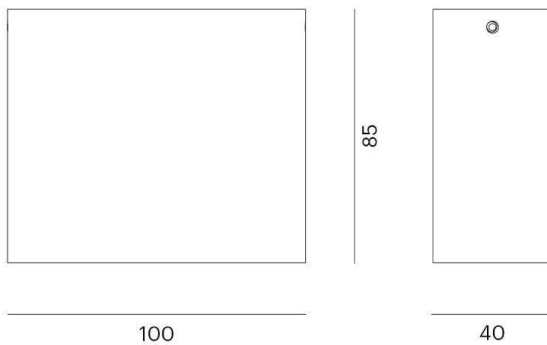

CUT UP

738-20009660

CUT UP SD SURFACE MOUNTED CEILING LUMINAIRE made of aluminium, black, similar to RAL 9005, light output direct, with converter, dimmable not dimmable, IP20

DRAWING

TECHNICAL DETAILS

System perform. [W]	10
Bulb type	LED
Luminous flux [lm]	410
Colour temp. [K]	3000K
CRI	>90
Converter	with converter
Dimming	nicht dimmbar
Light output	direct
Voltage [V]	220-240V 50/60Hz
Material	aluminium
Length [mm]	100
Width [mm]	40
Height [mm]	85
IP protection class	IP20
Voltage class	protection cl. I
Net weight [kg]	0,33
Color lamp	black
RAL	9005
EAN-Number	9010506165104
Lifetime [h]	25 000

LIGHT DISTRIBUTION CURVE

The values are rated values. Power and luminous flux are initially subject to a tolerance of +/- 10%. Colour temperature tolerance: +/- 150 K. The values apply to an ambient temperature of 25°C unless otherwise specified.