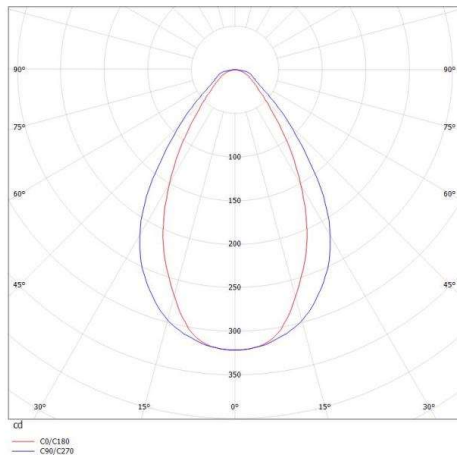

CUT UP

738-20009660

CUT UP SD SURFACE MOUNTED CEILING LUMINAIRE made of aluminium, black, similar to RAL 9005, light output direct, with converter, dimmable not dimmable, IP20

DRAWING

TECHNICAL DETAILS

System perform. [W]	10
Bulb type	LED
Luminous flux [lm]	410
Colour temp. [K]	3000K
CRI	>90
Converter	with converter
Dimming	nicht dimmbar
Light output	direct
Voltage [V]	220-240V 50/60Hz
Material	aluminium
Length [mm]	100
Width [mm]	40
Height [mm]	85
IP protection class	IP20
Voltage class	protection cl. I
Net weight [kg]	0,33
Color lamp	black
RAL	9005
EAN-Number	9010506165104
Lifetime [h]	25 000

LIGHT DISTRIBUTION CURVE

The values are rated values. Power and luminous flux are initially subject to a tolerance of +/- 10%. Colour temperature tolerance: +/- 150 K. The values apply to an ambient temperature of 25°C unless otherwise specified.