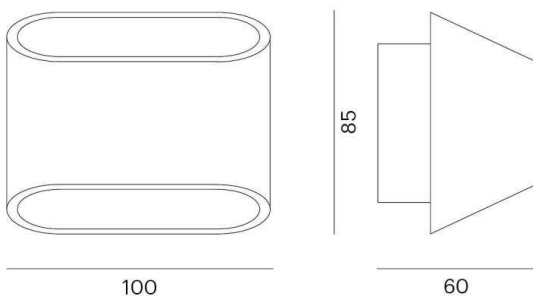

CUT UP

738-40009220

CUT UP 1 W SURFACE MOUNTED WALL LUMINAIRE made of aluminium, terra, light output direct, with converter, dimmable not dimmable, IP20

DRAWING

TECHNICAL DETAILS

System perform. [W]	5
Bulb type	LED
Luminous flux [lm]	210
Colour temp. [K]	3000K
CRI	>90
Converter	with converter
Dimming	nicht dimmbar
Light output	direct
Voltage [V]	220-240V 50/60Hz
Material	aluminium
Length [mm]	100
Width [mm]	60
Height [mm]	85
IP protection class	IP20
Voltage class	protection cl. I
Net weight [kg]	0,31
Color lamp	terra
EAN-Number	9010506141283
Lifetime [h]	25 000

LIGHT DISTRIBUTION CURVE

The values are rated values. Power and luminous flux are initially subject to a tolerance of +/- 10%. Colour temperature tolerance: +/- 150 K. The values apply to an ambient temperature of 25°C unless otherwise specified.