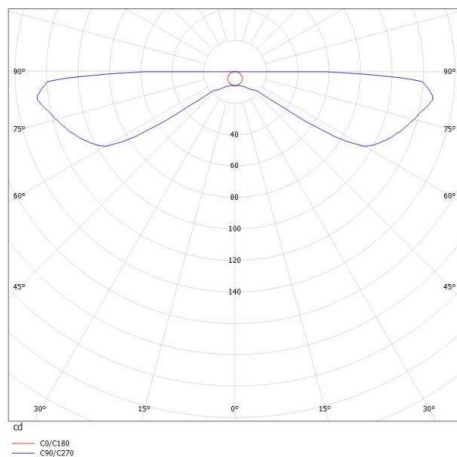

CUT UP

738-40009220

CUT UP 1 W SURFACE MOUNTED WALL LUMINAIRE made of aluminium, terra, light output direct, with converter, dimmable not dimmable, IP20

DRAWING

TECHNICAL DETAILS

System perform. [W]	5
Bulb type	LED
Luminous flux [lm]	210
Colour temp. [K]	3000K
CRI	>90
Converter	with converter
Dimming	nicht dimmbar
Light output	direct
Voltage [V]	220-240V 50/60Hz
Material	aluminium
Length [mm]	100
Width [mm]	60
Height [mm]	85
IP protection class	IP20
Voltage class	protection cl. I
Net weight [kg]	0,31
Color lamp	terra
EAN-Number	9010506141283
Lifetime [h]	25 000

LIGHT DISTRIBUTION CURVE

The values are rated values. Power and luminous flux are initially subject to a tolerance of +/- 10%. Colour temperature tolerance: +/- 150 K. The values apply to an ambient temperature of 25°C unless otherwise specified.