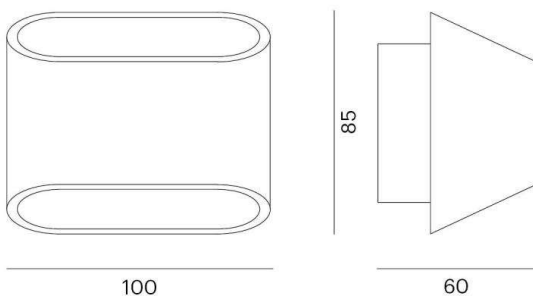

CUT UP

738-40009660

CUT UP 1 W SURFACE MOUNTED WALL LUMINAIRE made of aluminium, black, similar to RAL 9005, light output direct, with converter, dimmable not dimmable, IP20

DRAWING

TECHNICAL DETAILS

System perform. [W]	5
Bulb type	LED
Luminous flux [lm]	210
Colour temp. [K]	3000K
CRI	>90
Converter	with converter
Dimming	nicht dimmbar
Light output	direct
Voltage [V]	220-240V 50/60Hz
Material	aluminium

Length [mm]	100
Width [mm]	60
Height [mm]	85
IP protection class	IP20
Voltage class	protection cl. I
Net weight [kg]	0,35

LIGHT DISTRIBUTION CURVE

The values are rated values. Power and luminous flux are initially subject to a tolerance of +/- 10%. Colour temperature tolerance: +/- 150 K. The values apply to an ambient temperature of 25°C unless otherwise specified.