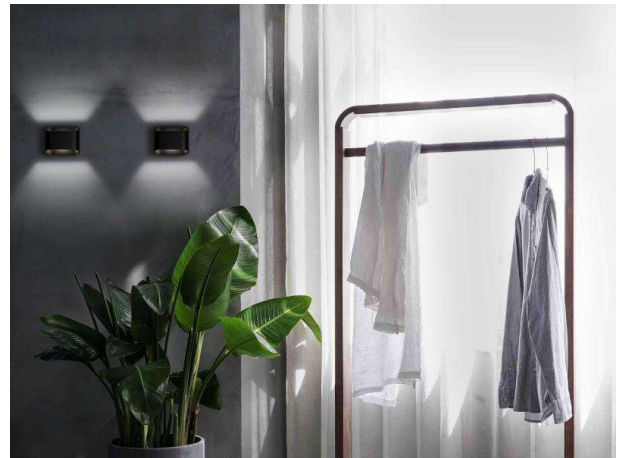

CUT UP

738-40009660

CUT UP 1 W SURFACE MOUNTED WALL LUMINAIRE made of aluminium, black, similar to RAL 9005, light output direct, with converter, dimmable not dimmable, IP20

DRAWING

TECHNICAL DETAILS

System perform. [W]	5
Bulb type	LED
Luminous flux [lm]	210
Colour temp. [K]	3000K
CRI	>90
Converter	with converter
Dimming	nicht dimmbar
Light output	direct
Voltage [V]	220-240V 50/60Hz
Material	aluminium