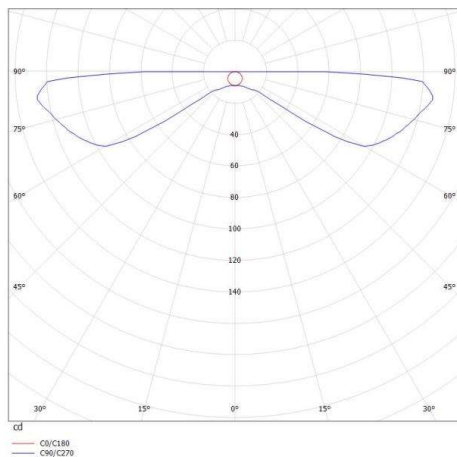

CUT UP

738-40009660

CUT UP 1 W SURFACE MOUNTED WALL LUMINAIRE made of aluminium, black, similar to RAL 9005, light output direct, with converter, dimmable not dimmable, IP20

DRAWING

TECHNICAL DETAILS

System perform. [W]	5
Bulb type	LED
Luminous flux [lm]	210
Colour temp. [K]	3000K
CRI	>90
Converter	with converter
Dimming	nicht dimmbar
Light output	direct
Voltage [V]	220-240V 50/60Hz
Material	aluminium

Length [mm]	100
Width [mm]	60
Height [mm]	85
IP protection class	IP20
Voltage class	protection cl. I
Net weight [kg]	0,35

LIGHT DISTRIBUTION CURVE

The values are rated values. Power and luminous flux are initially subject to a tolerance of +/- 10%. Colour temperature tolerance: +/- 150 K. The values apply to an ambient temperature of 25°C unless otherwise specified.